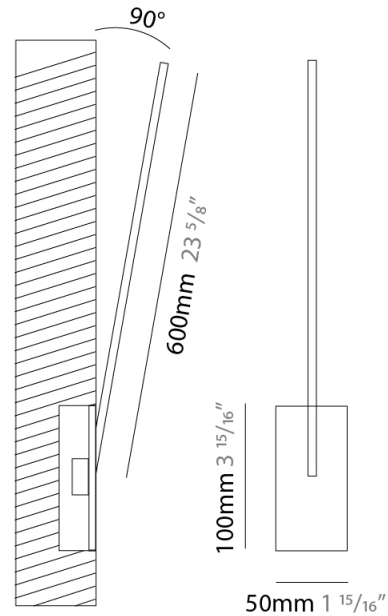

SPILLO 1 ROD RECESSED

D46016- _____ - _____

base number   Color _____   Finish _____
                                         Temperature   Options

1. To build a product code in our configurator select the specify button on the base model # product page
2. To build a manual product code on this datasheet choose from the options listed below in blue font and add the suffix to the base model #

GENERAL

Series: Spillo
Subseries: Spillo 1 Rod
Brand: Icone
Division: Design
Mounting Type: Recessed
Mounting Location: Wall
Subcategory: Ambient

PHYSICAL

Shape: Rectangle
Width (mm): 50
Width (in): 1 ¹⁵/₁₆
Height (mm): 600
Height (in): 23 ⁵/₈
Light Distribution: Adjustable
Fixture Finish: WHI / BLK / CHR / BGD
Fixture Material: Brass

ELECTRICAL

Lamp Type: LED
Total Output Wattage (W): 7.92
Dimming: 0-10V Dimming
Driver Included: No
Driver Location: Remote
Driver Type: Constant Voltage - 120Vac
Driver Class: Class 2
Input Voltage (V): 120
Output Voltage (V): 12
Upon Request: (Not included, see components) 0-10Vdc dimming / 277Vac

LED

Color Temperature (°K): 2700 / 3000
Nominal Lumen (lm): 660
CRI: >90 CRI
Lamp Life (hrs): 50000

OPTICAL

Adjustability: Tilt 120°

RATINGS AND CERTIFICATIONS

Certified By: Certified for North American Standards
IP rating: IP20